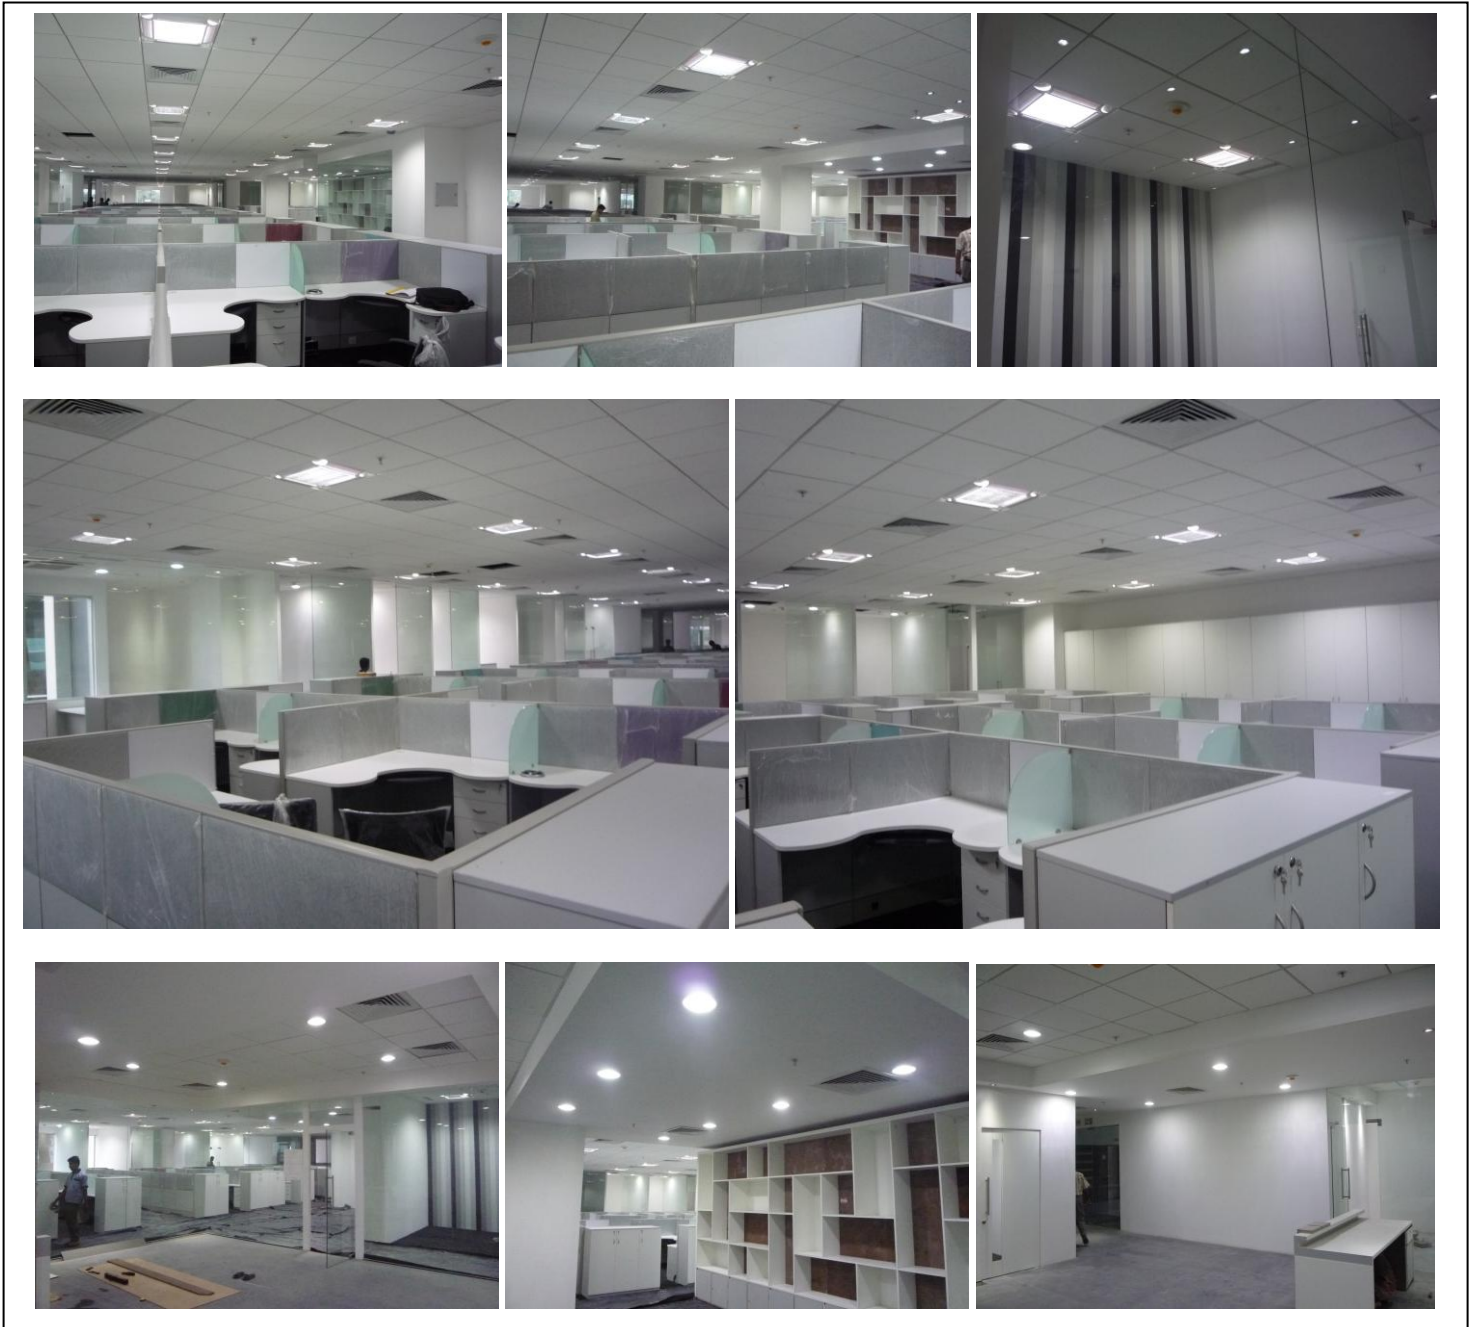

**PROJECT: OFFICE LIGHTING IN CALCUTTA
AMBUJA ECOSPACE OFFICE COMPLETELY LIGHTED WITH
BINAY POWERLED RECESSED LUMINAIRES**

The pictures below are from an office location in Calcutta, which has been installed with BINAY model 600² (2'x2') PowerLED Recess Mount Luminaires, BINAY 6SR Series PowerLED Downlighters, and BINAY MR16 PowerLED Spotlights.

The performance of the installed luminaires has been evaluated and judged to be extremely effective. Adequate lux levels have been attained, and the luminaires have been designed with prismatic diffusers to minimise glare to users.

The use of BINAY low-power PowerLED Luminaires has been appreciated, in terms of achieving the same level of light energy at much lower power consumption.

binay opto electronics private ltd.

44, Armenian Street, Calcutta 700 001, India
Telephone: (033) 22429082, 22102039, 22103807

Fax: 91-33-22421493

www.binayLED.com

email: info@binayLED.com, binay@vsnl.com